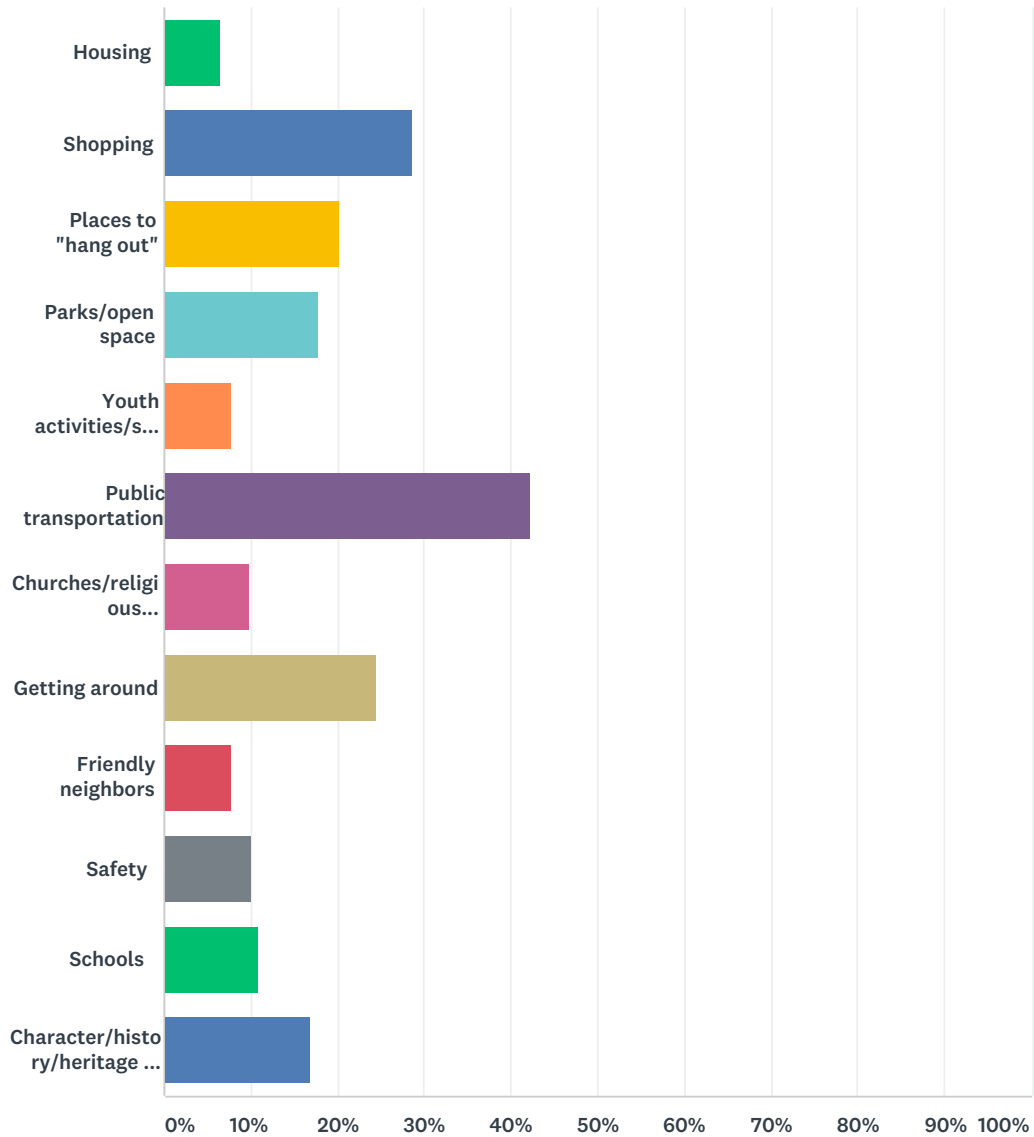

Q1 What are the best things about Glen Ellyn? (Check all that apply)

Answered: 837 Skipped: 8

ANSWER CHOICES	RESPONSES	
Housing	53.17%	445
Shopping	40.86%	342
Places to "hang out"	69.18%	579
Parks/open space	52.57%	440
Youth activities/sports leagues	61.17%	512
Public transportation	16.49%	138
Churches/religious institutions	25.69%	215
Getting around	34.77%	291

Glen Ellyn Comprehensive Plan - Youth Questionnaire

Friendly neighbors	67.86%	568
Safety	56.15%	470
Schools	65.23%	546
Character/history/heritage of the town	26.88%	225
Total Respondents: 837		

Q2 What are the worst things about Glen Ellyn? (Check all that apply)

Answered: 638 Skipped: 207

ANSWER CHOICES	RESPONSES	
Housing	6.43%	41
Shopping	28.68%	183
Places to "hang out"	20.38%	130
Parks/open space	17.87%	114
Youth activities/sports leagues	7.84%	50
Public transportation	42.32%	270
Churches/religious institutions	9.87%	63
Getting around	24.45%	156

Q6 In your opinion, what are the three most important issues facing the village?

Answered: 735 Skipped: 110

ANSWER CHOICES	RESPONSES	
Getting around/transportation network (pedestrian, cycling, public transit, and driving)	42.04%	309
How Glen Ellyn looks	22.04%	162
Quality and number of parks/open space	37.01%	272
Environmental quality/sea level rise	32.11%	236
Safety	24.76%	182
Places to hang out/meet friends	34.83%	256
Things to do outside of school	44.08%	324
Quality of schools	17.69%	130
Total Respondents: 735		