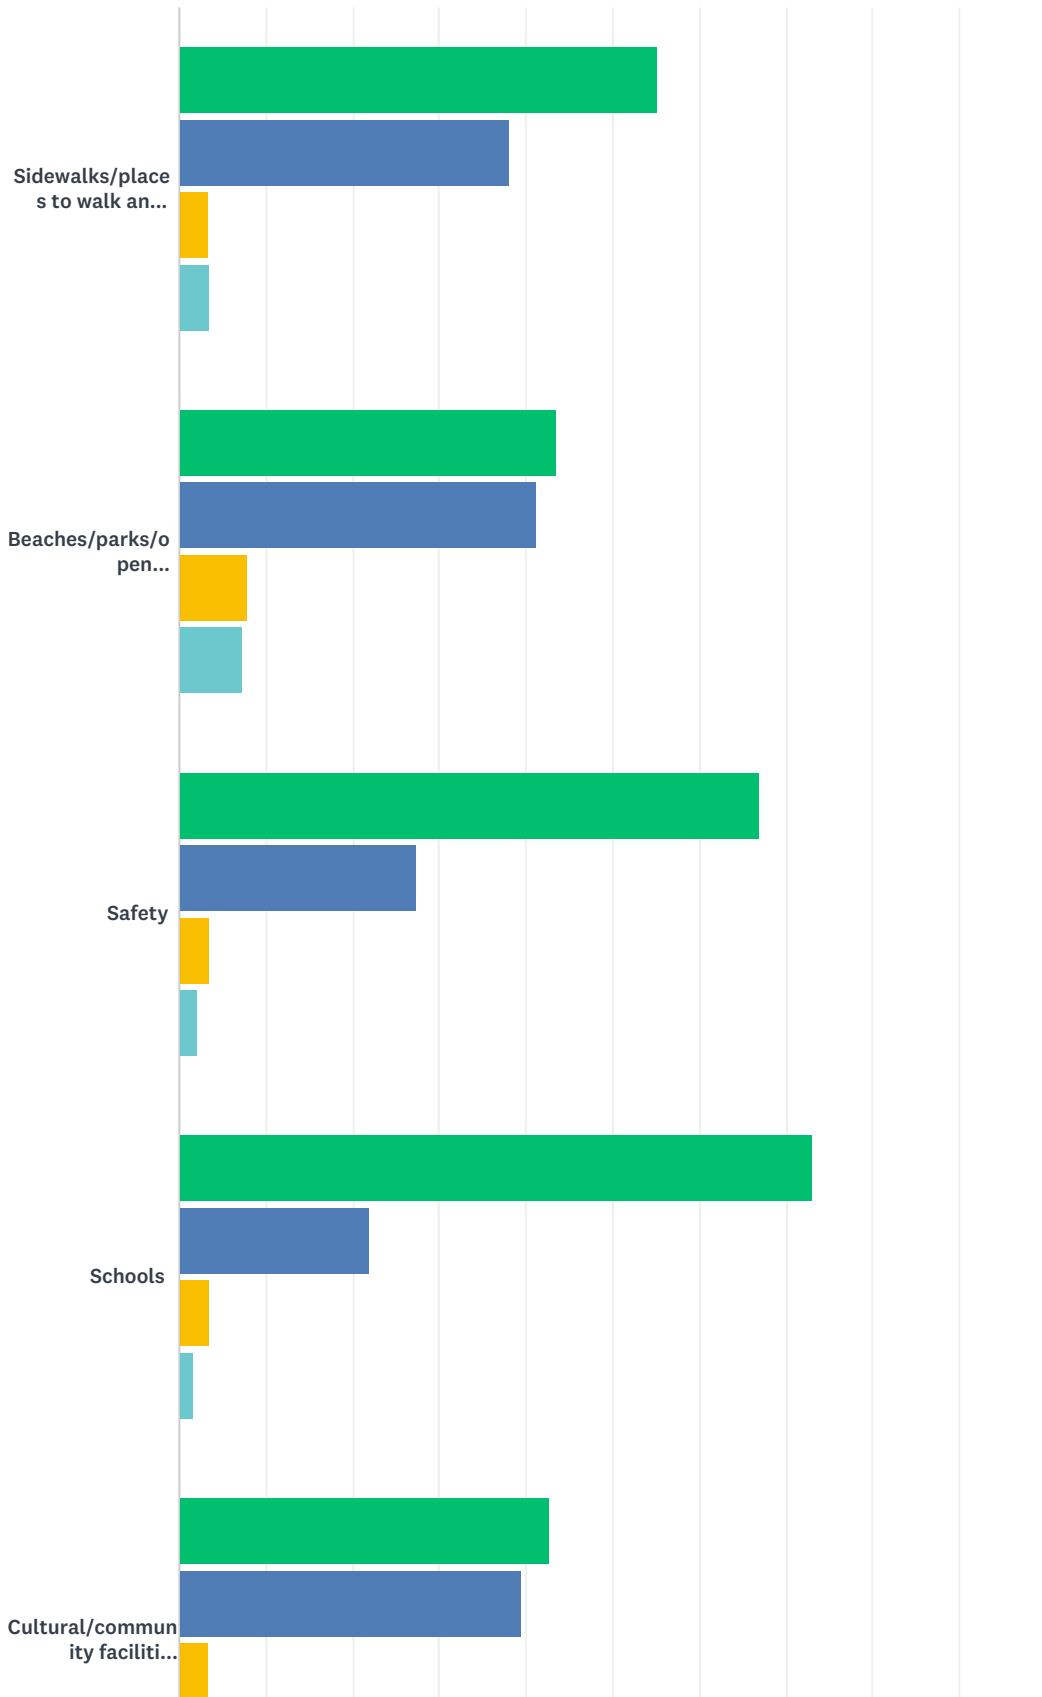

Glen Ellyn Comprehensive Plan - Youth Questionnaire

Friendly neighbors	67.86%	568
Safety	56.15%	470
Schools	65.23%	546
Character/history/heritage of the town	26.88%	225
Total Respondents: 837		

Q2 What are the worst things about Glen Ellyn? (Check all that apply)

Answered: 638 Skipped: 207

ANSWER CHOICES	RESPONSES	
Housing	6.43%	41
Shopping	28.68%	183
Places to "hang out"	20.38%	130
Parks/open space	17.87%	114
Youth activities/sports leagues	7.84%	50
Public transportation	42.32%	270
Churches/religious institutions	9.87%	63
Getting around	24.45%	156

Glen Ellyn Comprehensive Plan - Youth Questionnaire

Friendly neighbors	7.68%	49
Safety	10.03%	64
Schools	10.97%	70
Character/history/heritage of the town	16.93%	108
Total Respondents: 638		

Q3 How do you rate the following things in Glen Ellyn?

Answered: 834 Skipped: 11

Glen Ellyn Comprehensive Plan - Youth Questionnaire

	GOOD	FAIR	POOR	DON'T KNOW/NO OPINION	TOTAL
Sidewalks/places to walk and bicycle	55.17% 459	38.10% 317	3.25% 27	3.49% 29	832
Beaches/parks/open space/recreational programs	43.55% 358	41.24% 339	7.91% 65	7.30% 60	822
Safety	66.92% 520	27.41% 213	3.60% 28	2.06% 16	777
Schools	72.97% 594	21.87% 178	3.56% 29	1.60% 13	814
Cultural/community facilities and programs	42.59% 342	39.60% 318	3.36% 27	14.45% 116	803