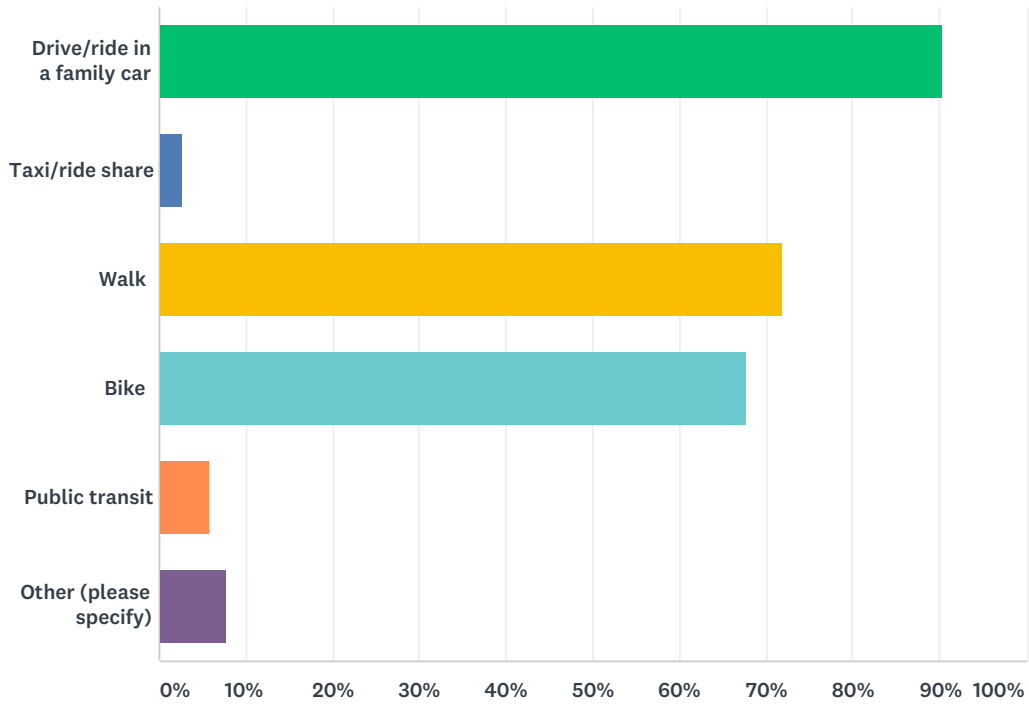

Glen Ellyn Comprehensive Plan - Youth Questionnaire

Youth activities/sports leagues	66.26% 546	23.30% 192	4.13% 34	6.31% 52	824
Character/history/heritage of the town	36.76% 300	37.38% 305	7.11% 58	18.75% 153	816
Public transportation	23.58% 191	42.72% 346	19.63% 159	14.07% 114	810

Q4 In your opinion, in five years Glen Ellyn will...

Answered: 826 Skipped: 19

ANSWER CHOICES	RESPONSES	
Be a better place	48.06%	397
Get worse	5.08%	42
Stay about the same	46.85%	387
TOTAL		826

Q5 How do you get around Glen Ellyn? (Check all that apply)

Answered: 830 Skipped: 15

ANSWER CHOICES	RESPONSES	
Drive/ride in a family car	90.36%	750
Taxi/ride share	2.77%	23
Walk	71.93%	597
Bike	67.71%	562
Public transit	5.90%	49
Other (please specify)	7.83%	65
Total Respondents: 830		

Q6 In your opinion, what are the three most important issues facing the village?

Answered: 735 Skipped: 110

ANSWER CHOICES	RESPONSES	
Getting around/transportation network (pedestrian, cycling, public transit, and driving)	42.04%	309
How Glen Ellyn looks	22.04%	162
Quality and number of parks/open space	37.01%	272
Environmental quality/sea level rise	32.11%	236
Safety	24.76%	182
Places to hang out/meet friends	34.83%	256
Things to do outside of school	44.08%	324
Quality of schools	17.69%	130
Total Respondents: 735		