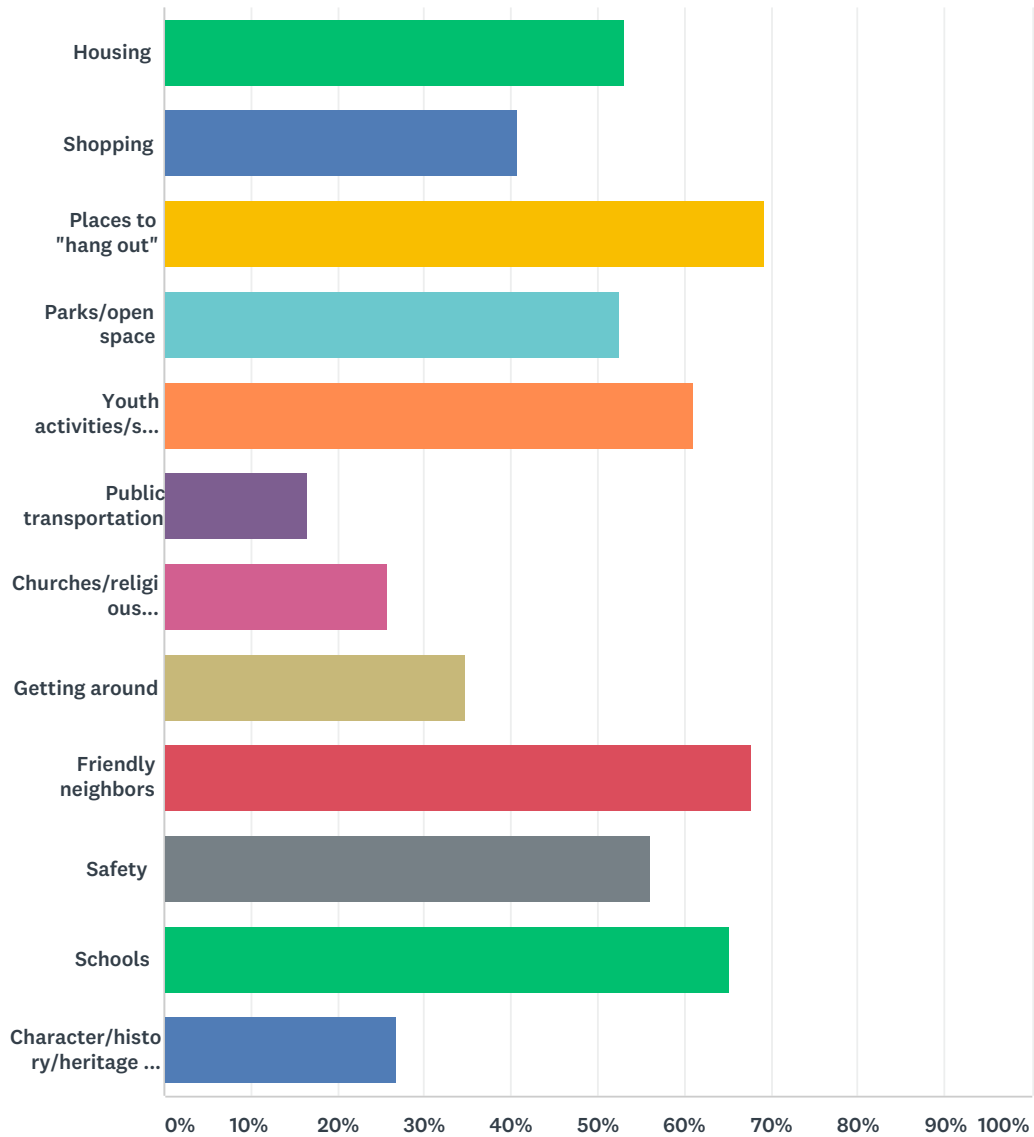

Q1 What are the best things about Glen Ellyn? (Check all that apply)

Answered: 837 Skipped: 8

ANSWER CHOICES	RESPONSES	
Housing	53.17%	445
Shopping	40.86%	342
Places to "hang out"	69.18%	579
Parks/open space	52.57%	440
Youth activities/sports leagues	61.17%	512
Public transportation	16.49%	138
Churches/religious institutions	25.69%	215
Getting around	34.77%	291

Glen Ellyn Comprehensive Plan - Youth Questionnaire

Friendly neighbors	67.86%	568
Safety	56.15%	470
Schools	65.23%	546
Character/history/heritage of the town	26.88%	225
Total Respondents: 837		

Q2 What are the worst things about Glen Ellyn? (Check all that apply)

Answered: 638 Skipped: 207

ANSWER CHOICES	RESPONSES	
Housing	6.43%	41
Shopping	28.68%	183
Places to "hang out"	20.38%	130
Parks/open space	17.87%	114
Youth activities/sports leagues	7.84%	50
Public transportation	42.32%	270
Churches/religious institutions	9.87%	63
Getting around	24.45%	156

Q6 In your opinion, what are the three most important issues facing the village?

Answered: 735 Skipped: 110

ANSWER CHOICES	RESPONSES	
Getting around/transportation network (pedestrian, cycling, public transit, and driving)	42.04%	309
How Glen Ellyn looks	22.04%	162
Quality and number of parks/open space	37.01%	272
Environmental quality/sea level rise	32.11%	236
Safety	24.76%	182
Places to hang out/meet friends	34.83%	256
Things to do outside of school	44.08%	324
Quality of schools	17.69%	130
Total Respondents: 735		