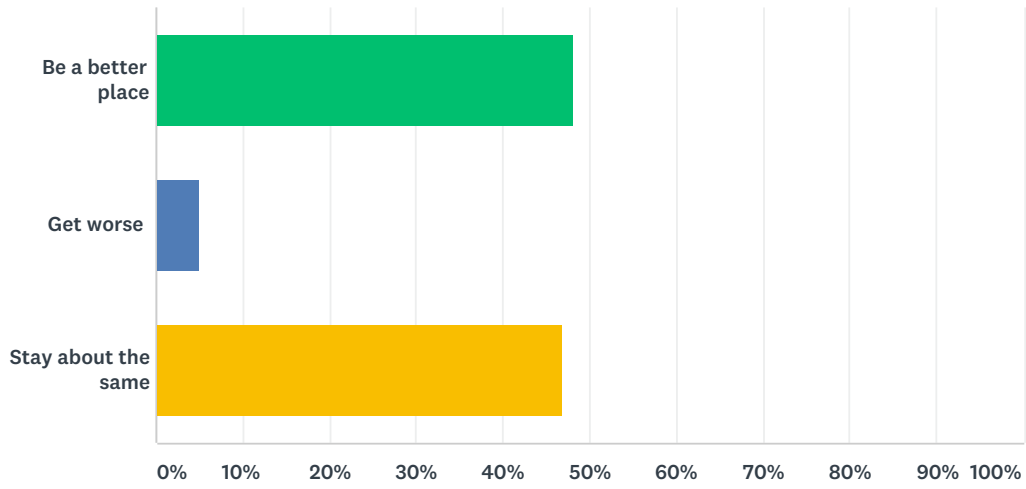

Q4 In your opinion, in five years Glen Ellyn will...

Answered: 826 Skipped: 19

ANSWER CHOICES	RESPONSES	
Be a better place	48.06%	397
Get worse	5.08%	42
Stay about the same	46.85%	387
TOTAL		826