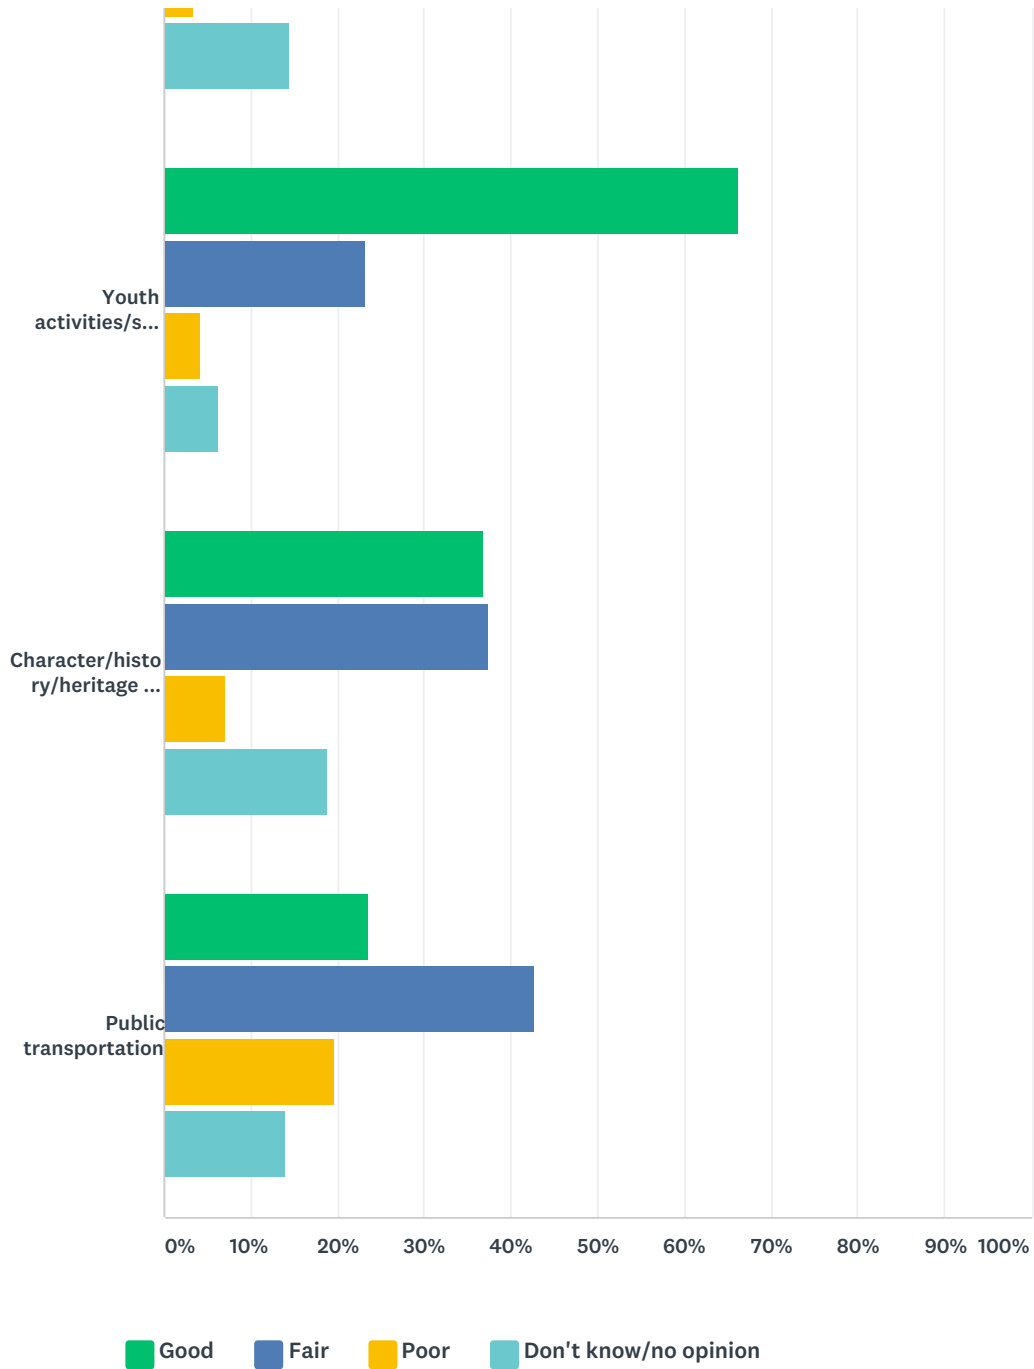

Glen Ellyn Comprehensive Plan - Youth Questionnaire

Friendly neighbors	67.86%	568
Safety	56.15%	470
Schools	65.23%	546
Character/history/heritage of the town	26.88%	225
Total Respondents: 837		

Q2 What are the worst things about Glen Ellyn? (Check all that apply)

Answered: 638 Skipped: 207

ANSWER CHOICES	RESPONSES	
Housing	6.43%	41
Shopping	28.68%	183
Places to "hang out"	20.38%	130
Parks/open space	17.87%	114
Youth activities/sports leagues	7.84%	50
Public transportation	42.32%	270
Churches/religious institutions	9.87%	63
Getting around	24.45%	156

Glen Ellyn Comprehensive Plan - Youth Questionnaire

Friendly neighbors	7.68%	49
Safety	10.03%	64
Schools	10.97%	70
Character/history/heritage of the town	16.93%	108
Total Respondents: 638		

Q3 How do you rate the following things in Glen Ellyn?

Answered: 834 Skipped: 11

Glen Ellyn Comprehensive Plan - Youth Questionnaire

	GOOD	FAIR	POOR	DON'T KNOW/NO OPINION	TOTAL
Sidewalks/places to walk and bicycle	55.17% 459	38.10% 317	3.25% 27	3.49% 29	832
Beaches/parks/open space/recreational programs	43.55% 358	41.24% 339	7.91% 65	7.30% 60	822
Safety	66.92% 520	27.41% 213	3.60% 28	2.06% 16	777
Schools	72.97% 594	21.87% 178	3.56% 29	1.60% 13	814
Cultural/community facilities and programs	42.59% 342	39.60% 318	3.36% 27	14.45% 116	803