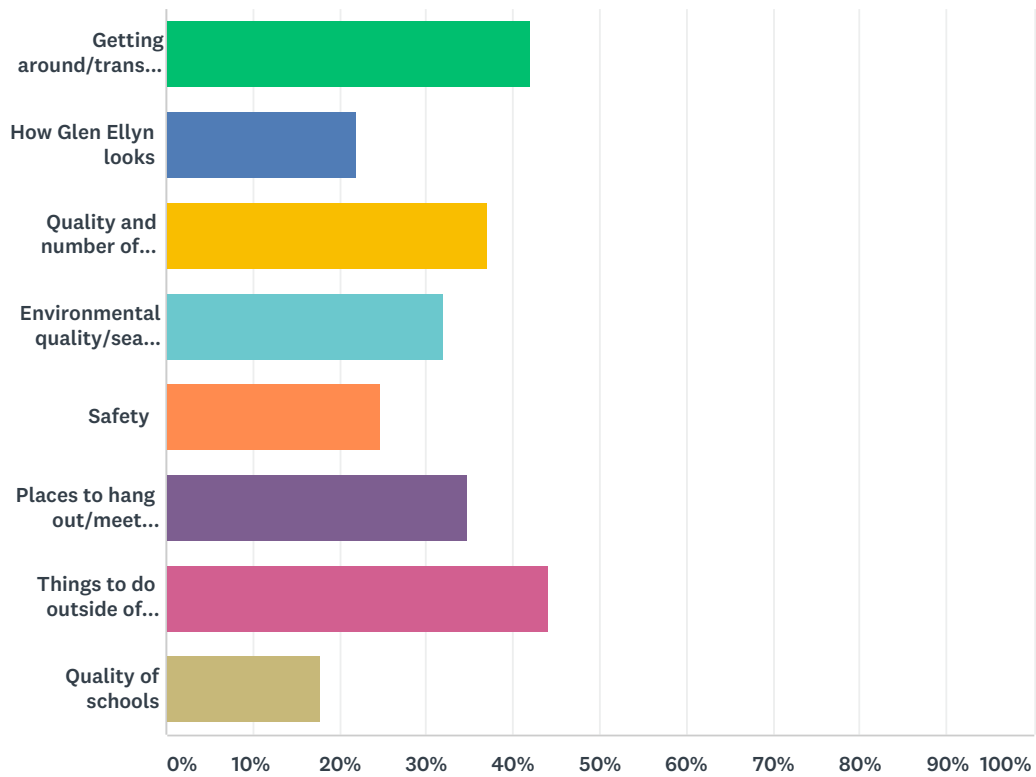

Q4 In your opinion, in five years Glen Ellyn will...

Answered: 826 Skipped: 19

ANSWER CHOICES	RESPONSES	
Be a better place	48.06%	397
Get worse	5.08%	42
Stay about the same	46.85%	387
TOTAL		826

Q5 How do you get around Glen Ellyn? (Check all that apply)

Q6 In your opinion, what are the three most important issues facing the village?

Answered: 735 Skipped: 110

ANSWER CHOICES	RESPONSES	
Getting around/transportation network (pedestrian, cycling, public transit, and driving)	42.04%	309
How Glen Ellyn looks	22.04%	162
Quality and number of parks/open space	37.01%	272
Environmental quality/sea level rise	32.11%	236
Safety	24.76%	182
Places to hang out/meet friends	34.83%	256
Things to do outside of school	44.08%	324
Quality of schools	17.69%	130
Total Respondents: 735		